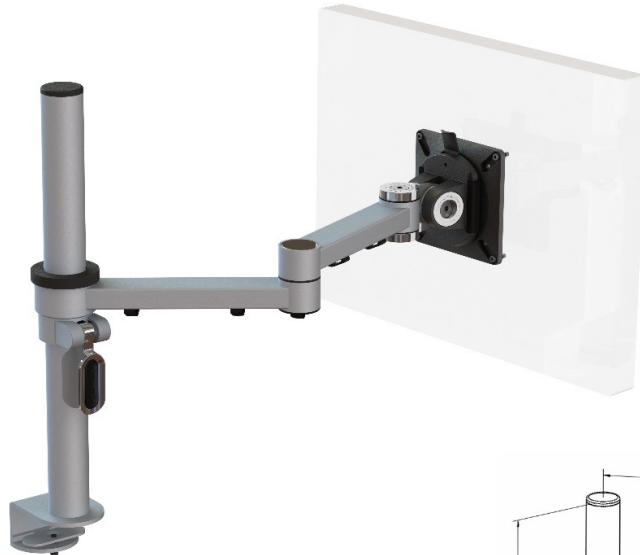

XSTREAM dual beam with baby-c clamp post

Product Specification

Product code	XSTREAMPMCOMB03S - silver
Weight capacity	10kg
Max forward extension	460mm
VESA	75mm & 100mm VESA compliant
Maximum Screen Size	30"
Movement	Height adjustment, tilt, swivel, rotation and reach
Height adjustment	Max height adjustment 430mm from desk top
Fixings	Supplied with baby-c clamp post

Additional Information

Dual beam monitor arm with manual height adjustment
Additional +/- 70mm available with ratchet mechanism
Lockable quick release VESA function
Compact – folds back into a space of 40mm
Silver – XSTREAMPMCOMB03S - RAL code 9006
White – XSTREAMPMCOMB03W - RAL code 9010
Black – XSTREAMPMCOMB03B - RAL code 9005