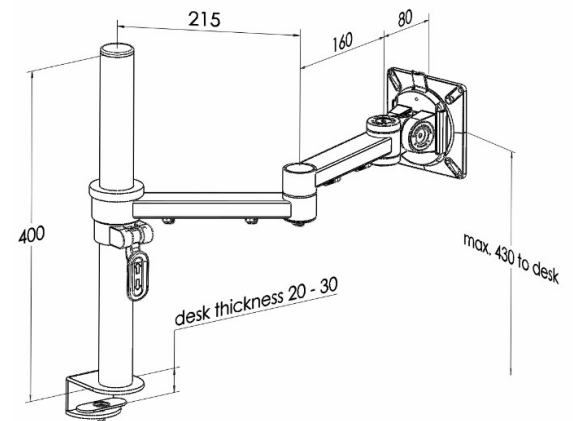

XSTREAM dual beam with baby-c clamp post

Product Specification

Product code	XSTREAMPMCOMB03S - silver
Weight capacity	10kg
Max forward extension	460mm
VESA	75mm & 100mm VESA compliant
Maximum Screen Size	30"
Movement	Height adjustment, tilt, swivel, rotation and reach
Height adjustment	Max height adjustment 430mm from desk top
Fixings	Supplied with baby-c clamp post

Additional Information

Dual beam monitor arm with manual height adjustment
Additional +/- 70mm available with ratchet mechanism
Lockable quick release VESA function
Compact – folds back into a space of 40mm
Silver – XSTREAMPMCOMB03S - RAL code 9006
White – XSTREAMPMCOMB03W - RAL code 9010
Black – XSTREAMPMCOMB03B - RAL code 9005